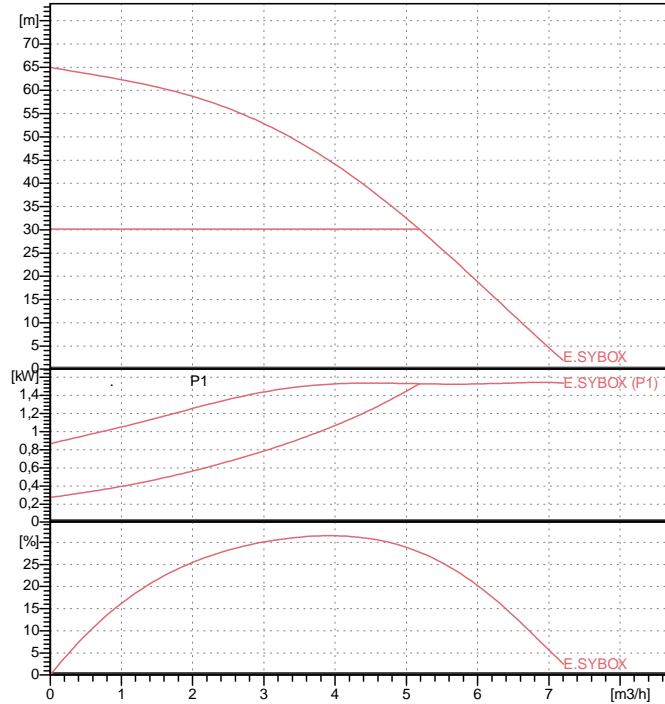

DAB

P1 1,55 kW

3000 1/min

1~ 220-240 V 50 Hz

10 A

IP X4

mm

Curve tolerance according to ISO 9906